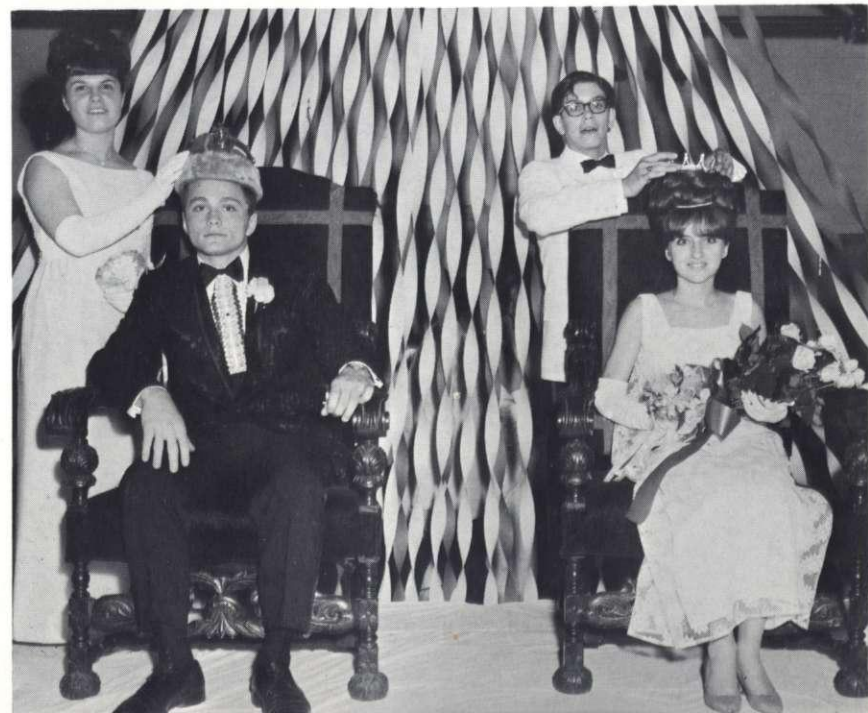

1967 Prom - "Camelot"

Jeanie Horgesheimer and Pat Griffith walk over the arch-draw bridge.

Carol Doidge and her escort admire the castle.

Barry Mason, Donna Glad, Pat Pomeroy, and Tom Kirsch sit one out.

Carolyn Biederstadt and her escort talk to the knight.