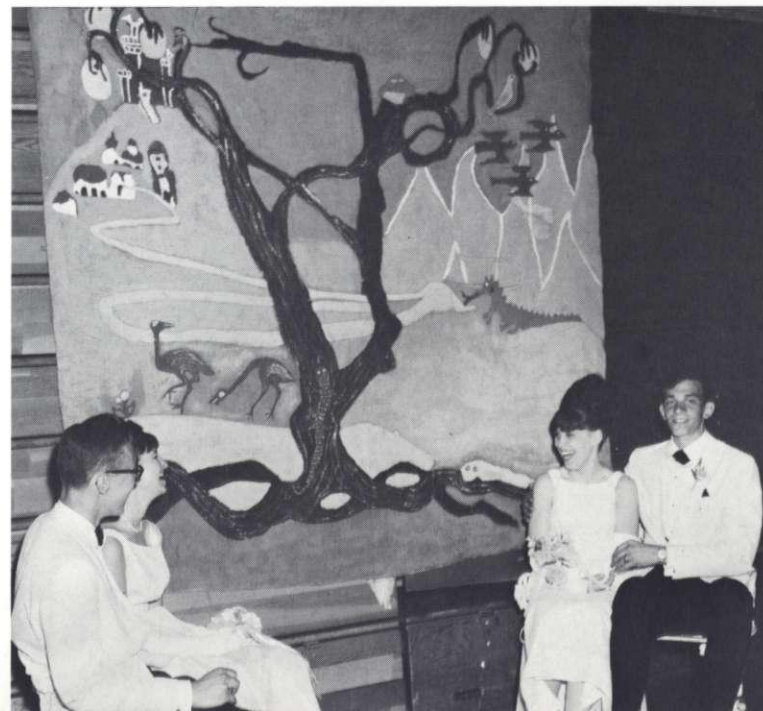

1967 Prom - "Camelot"

Jeanie Horgesheimer and Pat Griffith walk over the arch-draw bridge.

Carol Doidge and her escort admire the castle.

Barry Mason, Donna Glad, Pat Pomeroy, and Tom Kirsch sit one out.

Carolyn Biederstadt and her escort talk to the knight.