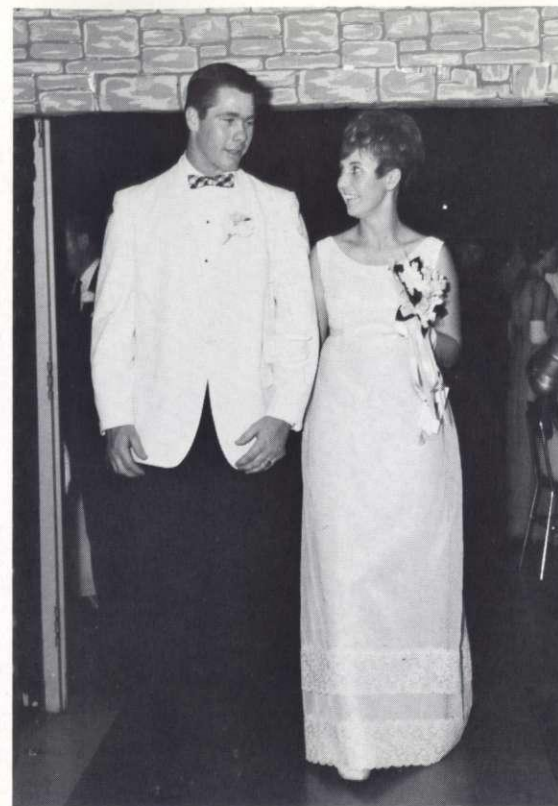

1967 Prom - "Camelot"

Jeanie Horgesheimer and Pat Griffith walk over the arch-draw bridge.

Carol Doidge and her escort admire the castle.

Barry Mason, Donna Glad, Pat Pomeroy, and Tom Kirsch sit one out.

Carolyn Biederstadt and her escort talk to the knight.